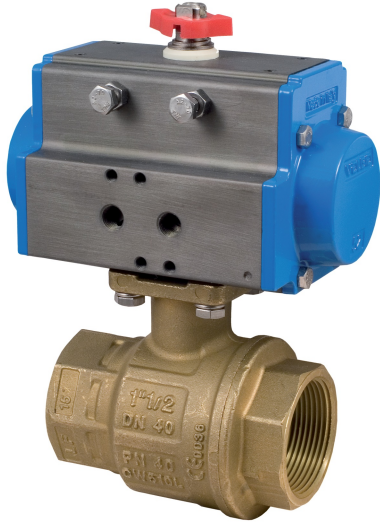

# 8P0080

DA - SR actuator with 2 way brass ball valve direct mount (RB 250N).

• OPERATING CONDITIONS: fluid H2O - T 68°F - Actuator P 90 ÷ 100 PSI