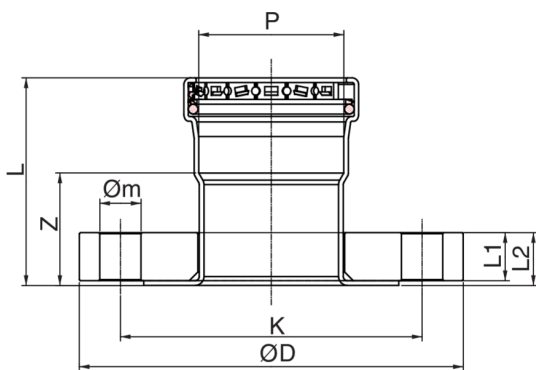

## 5V5600

Copper flanged joint.

**NEW**

### Technical specifications

SIZE	P	BAG	MASTER BOX	PART NO.	L	Z	L1	L2	ØD	ØM	K
2 1/2"	2 1/2"	1	2	5V560012	2.83	1.10	0.63	0.71	7.00	0.75	5.50
3"	3"	1	1	5V560014	3.19	1.22	0.75	0.83	7.50	0.75	4.94
4"	4"	1	1	5V560018	3.70	1.30	0.75	0.83	9.00	0.75	7.50