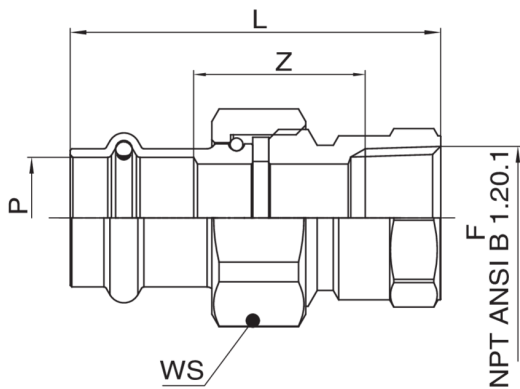

BONOMI
NORTH AMERICA

BONOMI
press

5V5500

Brass F/female thread flat seat union.

NEW

Technical specifications

P X F	BAG	MASTER BOX	PART NO.	L	Z	WS
1/2" x 1/2"	1	150	5V55000404	2.36	1.12	1.18
1" x 1"	1	60	5V55000606	2.72	1.11	1.85
1 1/4" x 1 1/4"	1	40	5V55000707	3.25	1.54	2.05
1 1/2" x 1 1/2"	1	30	5V55000808	3.40	1.42	2.36
2" x 2"	1	15	5V55001010	3.76	1.49	2.95
3/4" x 3/4"	1	100	5V55000505	2.72	1.26	1.46