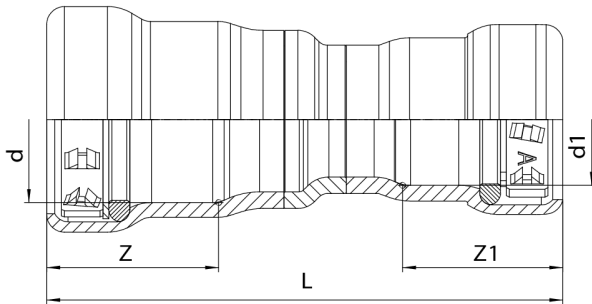

**BONOMI**  
NORTH AMERICA

**BONOMI**  
**press**  
**max**  
GAS

**5L49**

Carbon steel P/P reducing coupling from 1/2" to 2".

**NEW**

## Technical specifications

D X D1	L	Z	Z1
1 1/2" x 1 1/4"	5.10	1.89	1.81
1 1/4" x 1"	4.41	1.81	1.34
1" x 1/2"	3.78	1.34	1.06
1 1/4" x 3/4"	4.33	1.81	1.14
1" x 3/4"	3.74	1.34	1.14
2" x 1 1/2"	5.28	1.97	1.89
2" x 1 1/4"	5.28	1.97	1.81
3/4" x 1/2"	3.43	1.14	1.06